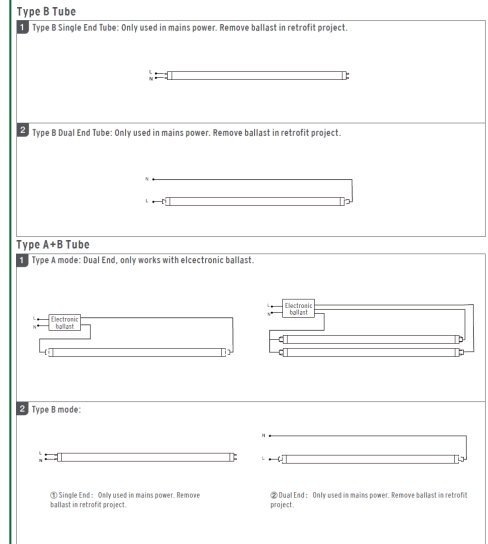

WIRING DIAGRAM:

Other Models: T8-EZ6-GS-4FT-18W-C (Clear Model)

Close-up View

Front View

Socket View