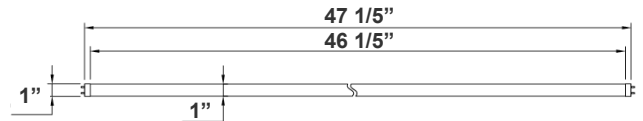

Project Name: _____

Note: _____

Type: _____

47 1/5"(L) X 1" (D)

Crystal Glass T8 Tube switches from fluorescent tubes to LED, giving more cost efficiency by providing the same amount of lumen output with less energy consumption. Type B single end and Type A+B are designed for different retrofit projects. 350° beam angle glass The LED tube offers a soft and bright light distribution. Stable quality out of mass automated production.

Features

- Type A + B (Dual UL)
- Type A: With Existing Ballast - UL No. E366061
- Type B: Ballast Override (AC Direct), Connect One End or Both Ends (Dual Function) - UL No. E342884
- 5-Year Warranty
- Glass Lens