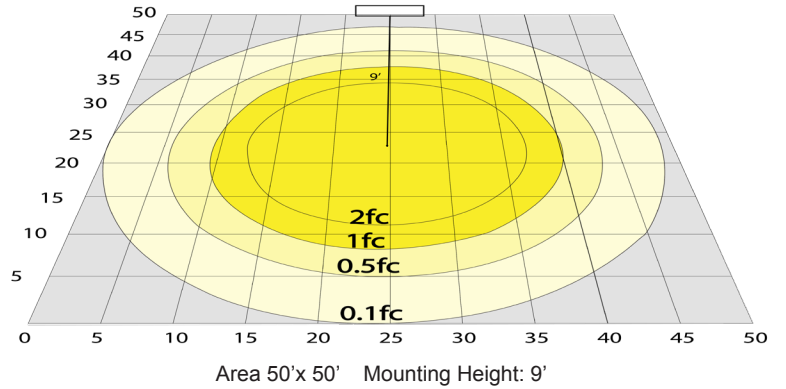

Photometrics: T8-EZ6-GS-4FT-18W

BUG Rating: B2-U2-G1

Other Views:

Front View

Performance Table: T8-EZ6-GS-4FT-15W

MODEL NO.	Wattage	Voltage	Lumens	Color Temp.	BUG Rating	LPW
T8-EZ6-GS-4FT-18W-30K-F	18W	120-277V	2160LM	3000K	B2-U2-G1	120
T8-EZ6-GS-4FT-18W-35K-F	18W	120-277V	2160LM	3500K	B2-U2-G1	120
T8-EZ6-GS-4FT-18W-40K-F	18W	120-277V	2160LM	4000K	B2-U2-G1	120
T8-EZ6-GS-4FT-18W-50K-F	18W	120-277V	2160LM	5000K	B2-U2-G1	120

Sample Ordering

Model Material Size Watt Color Temp. Lens Type

T8 - EZ6 - GS - 4FT - 18W - [ ] - C

30K = 3000K
35K = 3500K
40K = 4000K
50K = 5000K

Example:

1. T8-EZ6-GS-4FT-18W-30K-C

(FOR 18W 3000K T8 4FT TUBE LAMP 120-277V)

WIRING DIAGRAM:

Other Models: T8-EZ6-GS-4FT-18W-C (Clear Model)

Front View